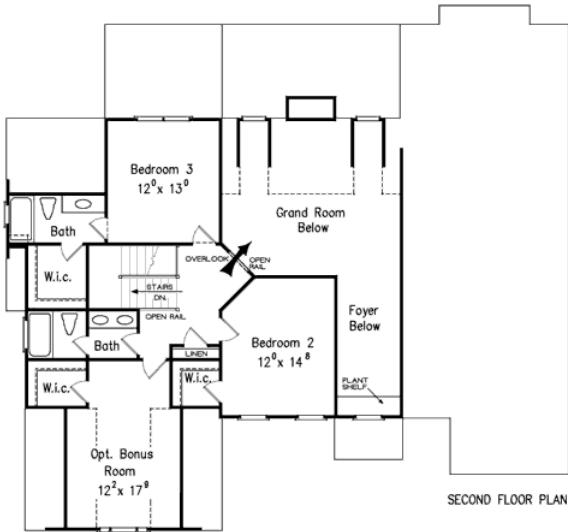

888.717.3003

PALISADES

Square Footage

Total	2689
First Floor	2042
Second Floor	647
Opt. Bonus	243

Dimensions

Width	60' - 0"
Depth	56' - 0"
Height	29' - 0"

Floorplans and Elevations are subject to change. Floorplan dimensions are approximate. Consult working drawings for actual dimensions and information. Elevations are artists' conceptions. Photographs may have been modified from the original construction documents.

**2932 heated sqft. Build cost starting at approx. \$576,071.00 (slab foundation).
Add approximately \$68,000.00 for optional full unfinished basement**