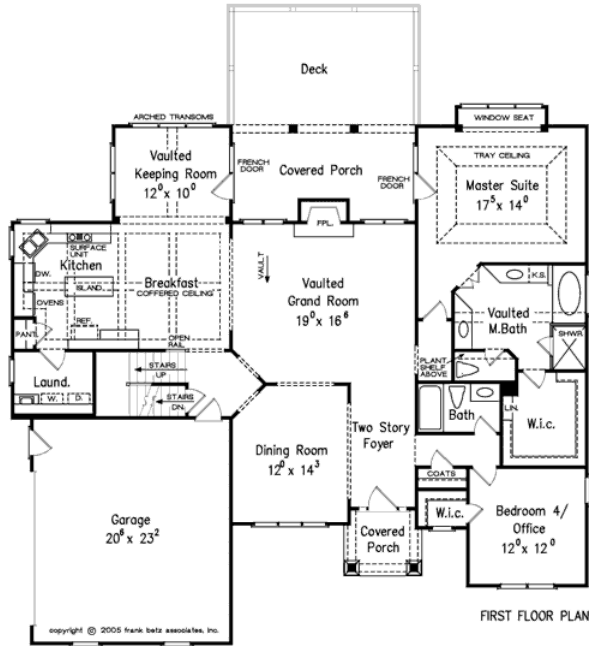

888.717.3003

PALISADES

Square Footage

Total	2689
First Floor	2042
Second Floor	647
Opt. Bonus	243

Dimensions

Width	60' - 0"
Depth	56' - 0"
Height	29' - 0"

Floorplans and Elevations are subject to change. Floorplan dimensions are approximate. Consult working drawings for actual dimensions and information. Elevations are artists' conceptions. Photographs may have been modified from the original construction documents.

**2932 heated sqft. Build cost starting at approx. \$576,071.00 (slab foundation).
Add approximately \$68,000.00 for optional full unfinished basement**