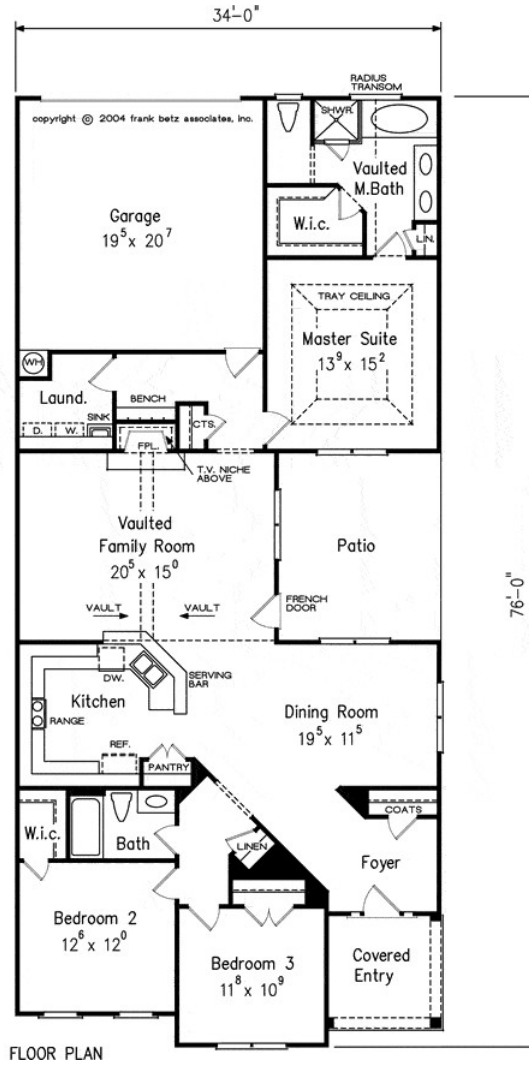

888.717.3003

NEWELL

Square Footage

| | |
|-------------|------|
| Total | 1847 |
| First Floor | 1847 |

Dimensions

| | |
|--------|----------|
| Width | 34' - 0" |
| Depth | 76' - 0" |
| Height | 23' - 0" |

Floorplans and Elevations are subject to change. Floorplan dimensions are approximate. Consult working drawings for actual dimensions and information. Elevations are artists' conceptions. Photographs may have been modified from the original construction documents.

**1847 heated sqft. Build cost starting at approx. \$444,407.00 (slab foundation)
Add approximately \$56,000.00 for full unfinished basement**