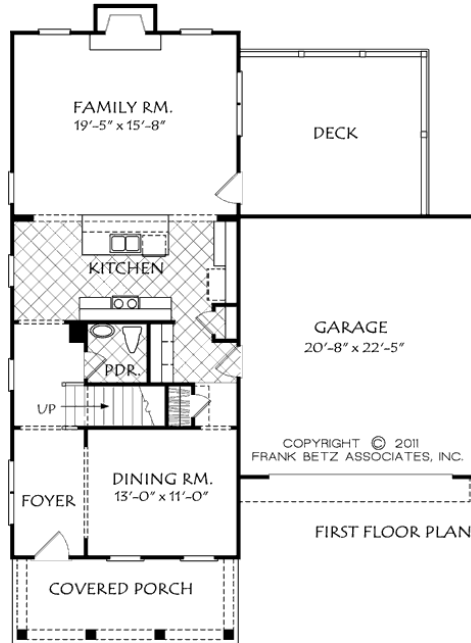

888.717.3003

LIBERTY PARK

Square Footage

Total	2286
First Floor	920
Second Floor	1366

Dimensions

Width	41' - 0"
Depth	55' - 4"
Height	30' - 0"

Floorplans and Elevations are subject to change. Floorplan dimensions are approximate. Consult working drawings for actual dimensions and information. Elevations are artists' conceptions. Photographs may have been modified from the original construction documents.

**2286 heated sqft. Build cost starting at approx. \$491,959.00 (slab foundation).  
Add approximately \$27,000.00 for full unfinished basement**