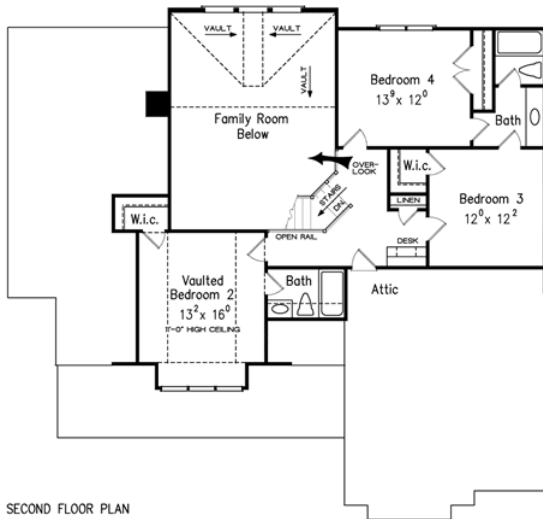

888.717.3003

KENSINGTON PARK

Square Footage

|              |      |
|--------------|------|
| Total        | 2619 |
| First Floor  | 1755 |
| Second Floor | 864  |

Dimensions

|        |          |
|--------|----------|
| Width  | 56' - 0" |
| Depth  | 53' - 0" |
| Height | 27' - 8" |

Floorplans and Elevations are subject to change. Floorplan dimensions are approximate. Consult working drawings for actual dimensions and information. Elevations are artists' conceptions. Photographs may have been modified from the original construction documents.