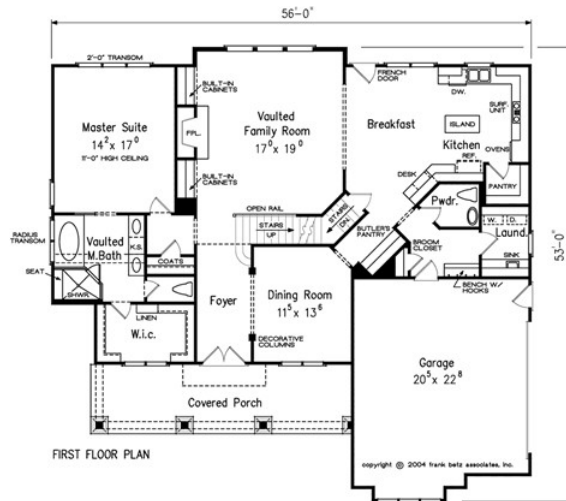

888.717.3003

KENSINGTON PARK

Square Footage

|              |      |
|--------------|------|
| Total        | 2619 |
| First Floor  | 1755 |
| Second Floor | 864  |

Dimensions

|        |          |
|--------|----------|
| Width  | 56' - 0" |
| Depth  | 53' - 0" |
| Height | 27' - 8" |

Floorplans and Elevations are subject to change. Floorplan dimensions are approximate. Consult working drawings for actual dimensions and information. Elevations are artists' conceptions. Photographs may have been modified from the original construction documents.

**2619 heated sqft. Build cost starting at approx. \$553,243.00 (slab foundation)  
Add approximately \$52,000.00 for full unfinished basement**