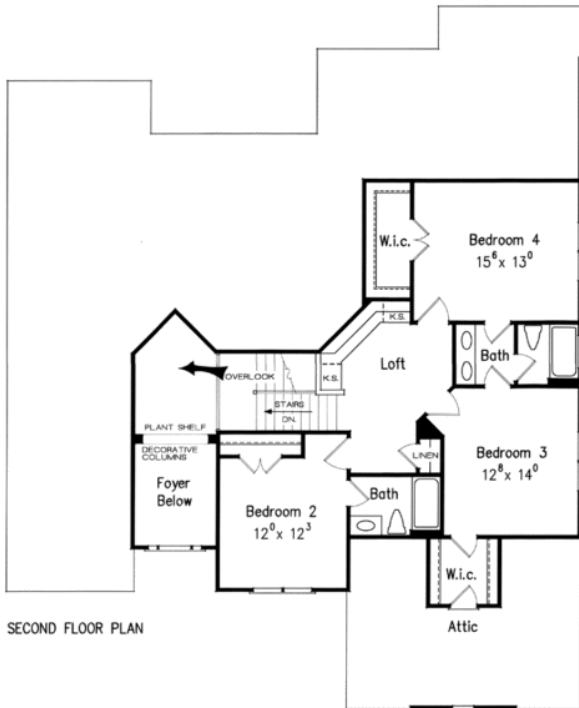

888.717.3003

INMAN PARK

Square Footage

Total	3349
First Floor	2373
Second Floor	976

Dimensions

Width	54' - 0"
Depth	66' - 0"
Height	34' - 4"

Floorplans and Elevations are subject to change. Floorplan dimensions are approximate. Consult working drawings for actual dimensions and information. Elevations are artists' conceptions. Photographs may have been modified from the original construction documents.

**3349 heated sqft. Build cost starting at approx. \$686,274.00 (slab foundation)
Add approximately \$68,000.00 for full unfinished basement**