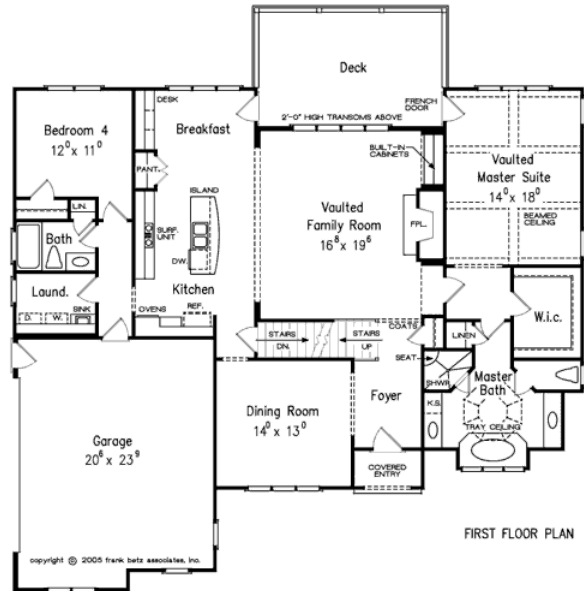

888.717.3003

HERITAGE POINTE

Square Footage

Total	2776
First Floor	1959
Second Floor	817
Opt. Bonus	271

Dimensions

Width	59' - 0"
Depth	52' - 0"
Height	30' - 0"

Floorplans and Elevations are subject to change. Floorplan dimensions are approximate. Consult working drawings for actual dimensions and information. Elevations are artists' conceptions. Photographs may have been modified from the original construction documents.

**3047 heated sqft. Build cost starting at approx. \$572,650.00 (slab foundation).
Add approximately \$67,000.00 for optional full unfinished basement**