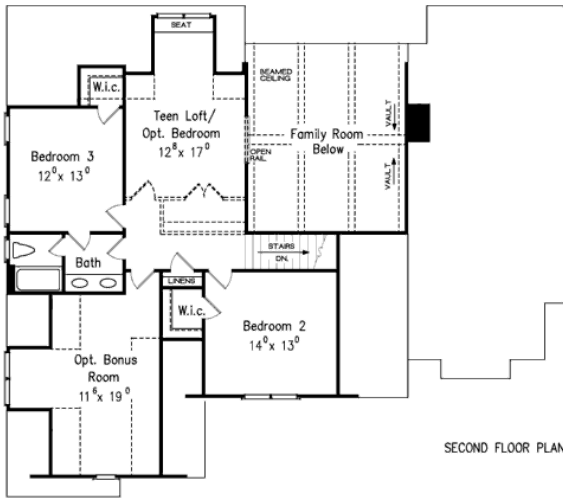

888.717.3003

HERITAGE POINTE

Square Footage

Total	2776
First Floor	1959
Second Floor	817
Opt. Bonus	271

Dimensions

Width	59' - 0"
Depth	52' - 0"
Height	30' - 0"

Floorplans and Elevations are subject to change. Floorplan dimensions are approximate. Consult working drawings for actual dimensions and information. Elevations are artists' conceptions. Photographs may have been modified from the original construction documents.

**3047 heated sqft. Build cost starting at approx. \$572,650.00 (slab foundation).
Add approximately \$67,000.00 for optional full unfinished basement**