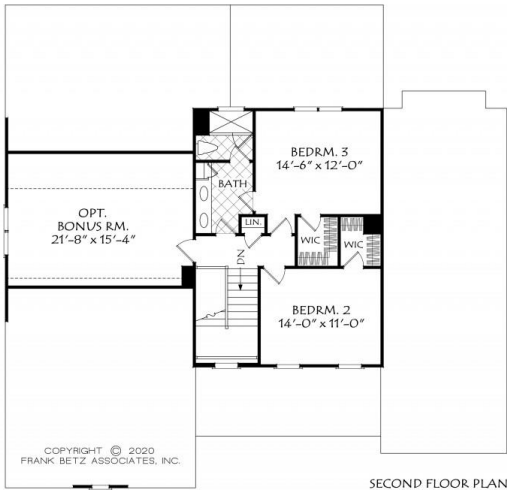

888.717.3003

GRAYSON COTTAGE

Square Footage

| | |
|--------------|------|
| Total | 2595 |
| First Floor | 2021 |
| Second Floor | 574 |

Dimensions

| | |
|--------|----------|
| Width | 58' - 0" |
| Depth | 56' - 0" |
| Height | 35' - 0" |

Floorplans and Elevations are subject to change. Floorplan dimensions are approximate. Consult working drawings for actual dimensions and information. Elevations are artists' conceptions. Photographs may have been modified from the original construction documents.

**2941 heated sqft. Build cost starting at approx. \$589,864.00 (slab foundation).
Add approximately \$58,000.00 for full unfinished basement.**