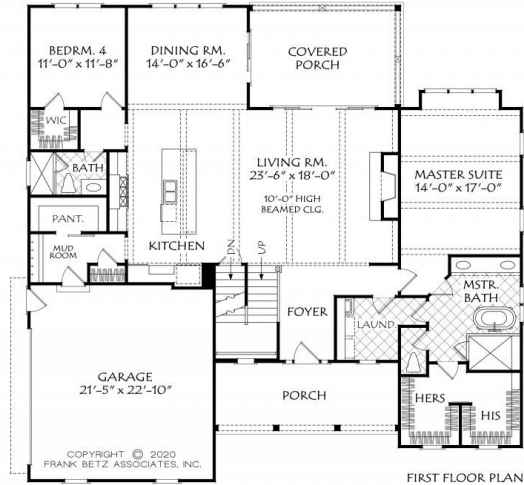

888.717.3003

GRAYSON COTTAGE

Square Footage

| | |
|--------------|------|
| Total | 2595 |
| First Floor | 2021 |
| Second Floor | 574 |

Dimensions

| | |
|--------|----------|
| Width | 58' - 0" |
| Depth | 56' - 0" |
| Height | 35' - 0" |

Floorplans and Elevations are subject to change. Floorplan dimensions are approximate. Consult working drawings for actual dimensions and information. Elevations are artists' conceptions. Photographs may have been modified from the original construction documents.

**2941 heated sqft. Build cost starting at approx. \$589,864.00 (slab foundation).
Add approximately \$58,000.00 for full unfinished basement.**