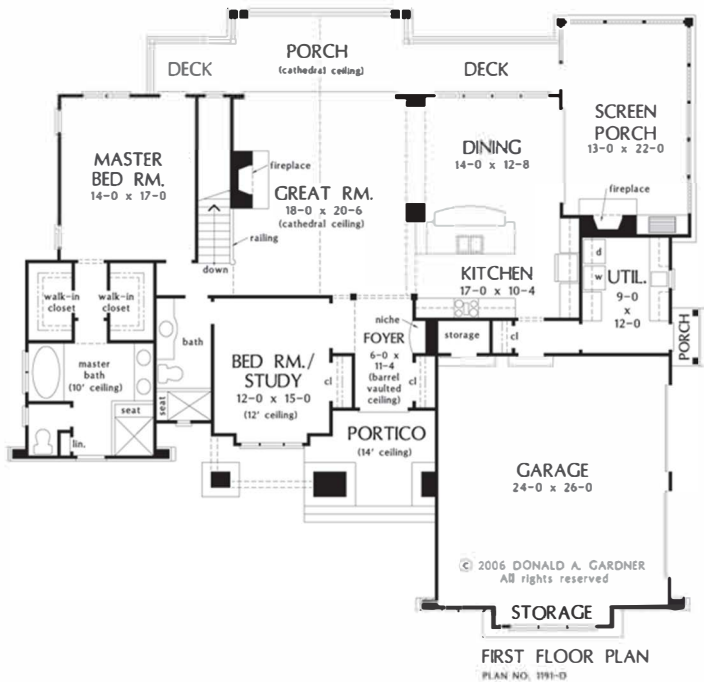

# The Genova Home Plan # W-1191-D

© Donald A. Gardner, Inc.

2895 heated sqft.  
Build cost starting at approx. \$700,710.00.  
Pricing does not include outdoor fireplace and kitchen.

Floorplans and elevations are subject to change.  
Floorplan dimensions and square footage is approximate.  
Elevations are artists' conceptions.