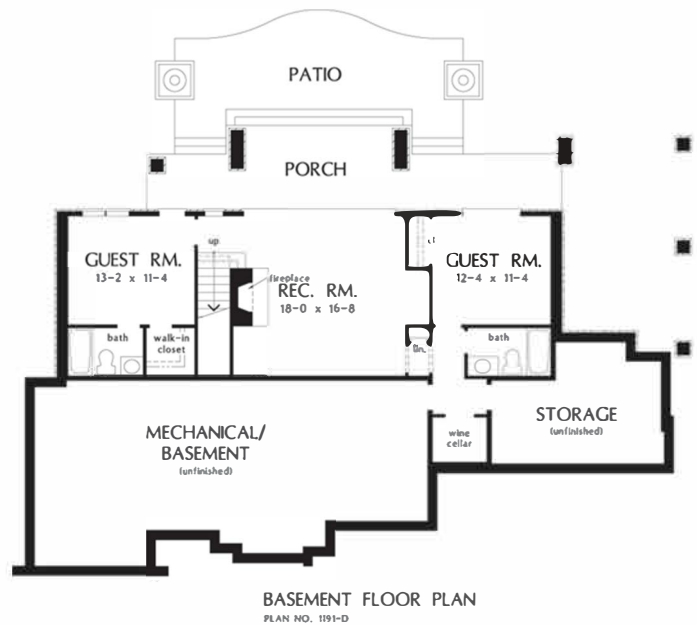

# The Genova Home Plan # W-1191-D

© Donald A. Gardner, Inc.

2895 heated sqft.  
Build cost starting at approx. \$700,710.00.  
Pricing does not include outdoor fireplace and kitchen.

Floorplans and elevations are subject to change.  
Floorplan dimensions and square footage is approximate.  
Elevations are artists' conceptions.