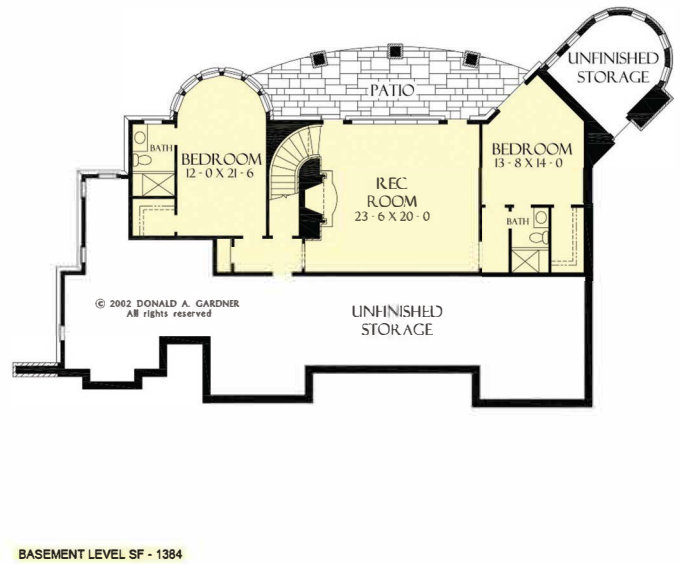

# The Cedar Court House Plan # W-5004

FLOOR PLAN  
PLAN NO. 5004

FLOOR PLAN  
PLAN NO. 5004

3874 heated sqft.  
Build cost starting at approx. \$855,266.00.  
Pricing does not include outdoor fireplace.

Floorplans and elevations are subject to change.  
Floorplan dimensions and square footage is approximate.  
Elevations are artists' conceptions.