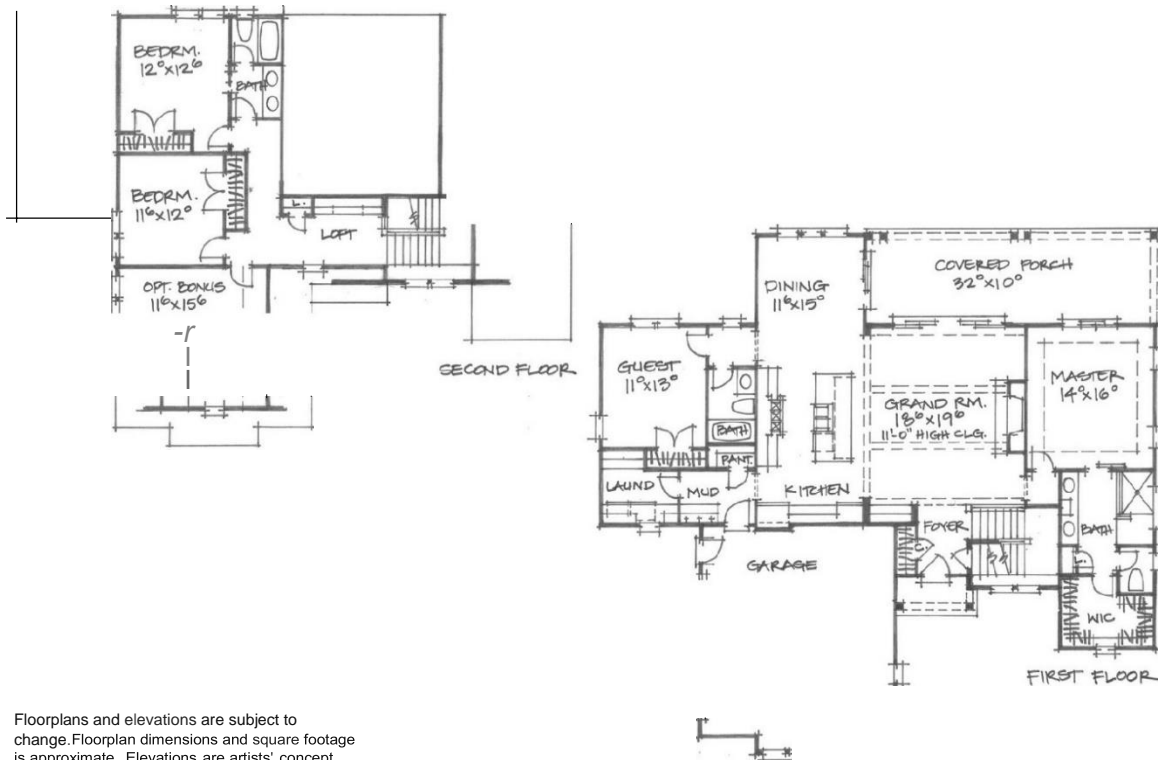

**FRANK BETZ
ASSOCIATES**

Carpenters Mill

copyright©
Frank Betz Assoc.

Floorplans and elevations are subject to change. Floorplan dimensions and square footage is approximate. Elevations are artists' concept

sales@frankbetz.com

To Order Call: 1-888-717-3003

**2594 heated sqft. Build cost starting at approx. \$530,358.00 (slab foundation)
Add approximately \$51,000.00 for full unfinished basement.**