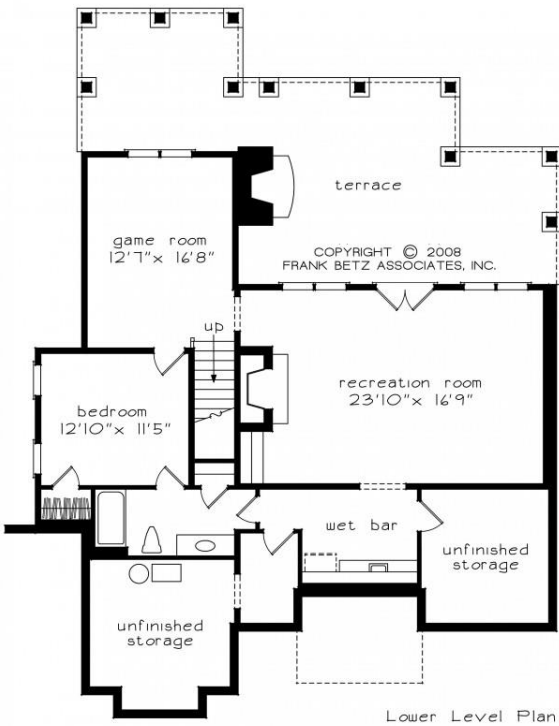

888.717.3003

ALLEGHENY

Square Footage

Total 2626

Dimensions

Width 45' - 0"
Depth 61' - 0"
Height 26' - 4"

Floorplans and Elevations are subject to change. Floorplan dimensions are approximate. Consult working drawings for actual dimensions and information. Elevations are artists' conceptions. Photographs may have been modified from the original construction documents.

2626 heated sqft. Build cost starting at approx. \$645,370.00 (not including outdoor fireplaces or outdoor kitchen)