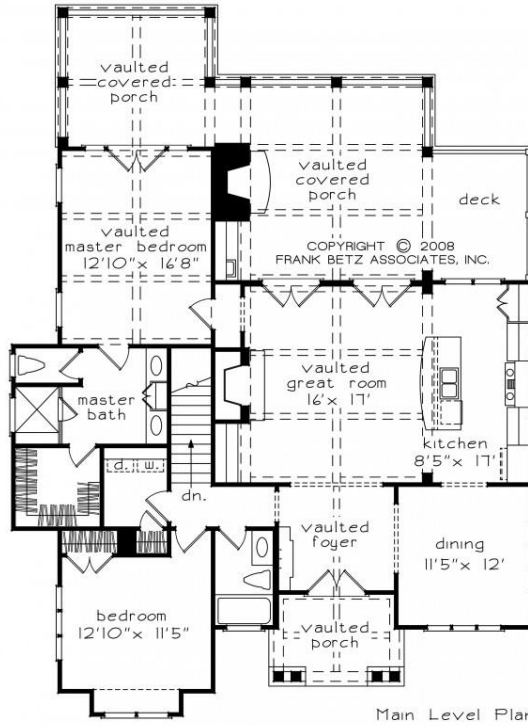

888.717.3003

ALLEGHENY

Square Footage

Total 2626

Dimensions

Width 45' - 0"
Depth 61' - 0"
Height 26' - 4"

Floorplans and Elevations are subject to change. Floorplan dimensions are approximate. Consult working drawings for actual dimensions and information. Elevations are artists' conceptions. Photographs may have been modified from the original construction documents.

2626 heated sqft. Build cost starting at approx. \$645,370.00 (not including outdoor fireplaces or outdoor kitchen)